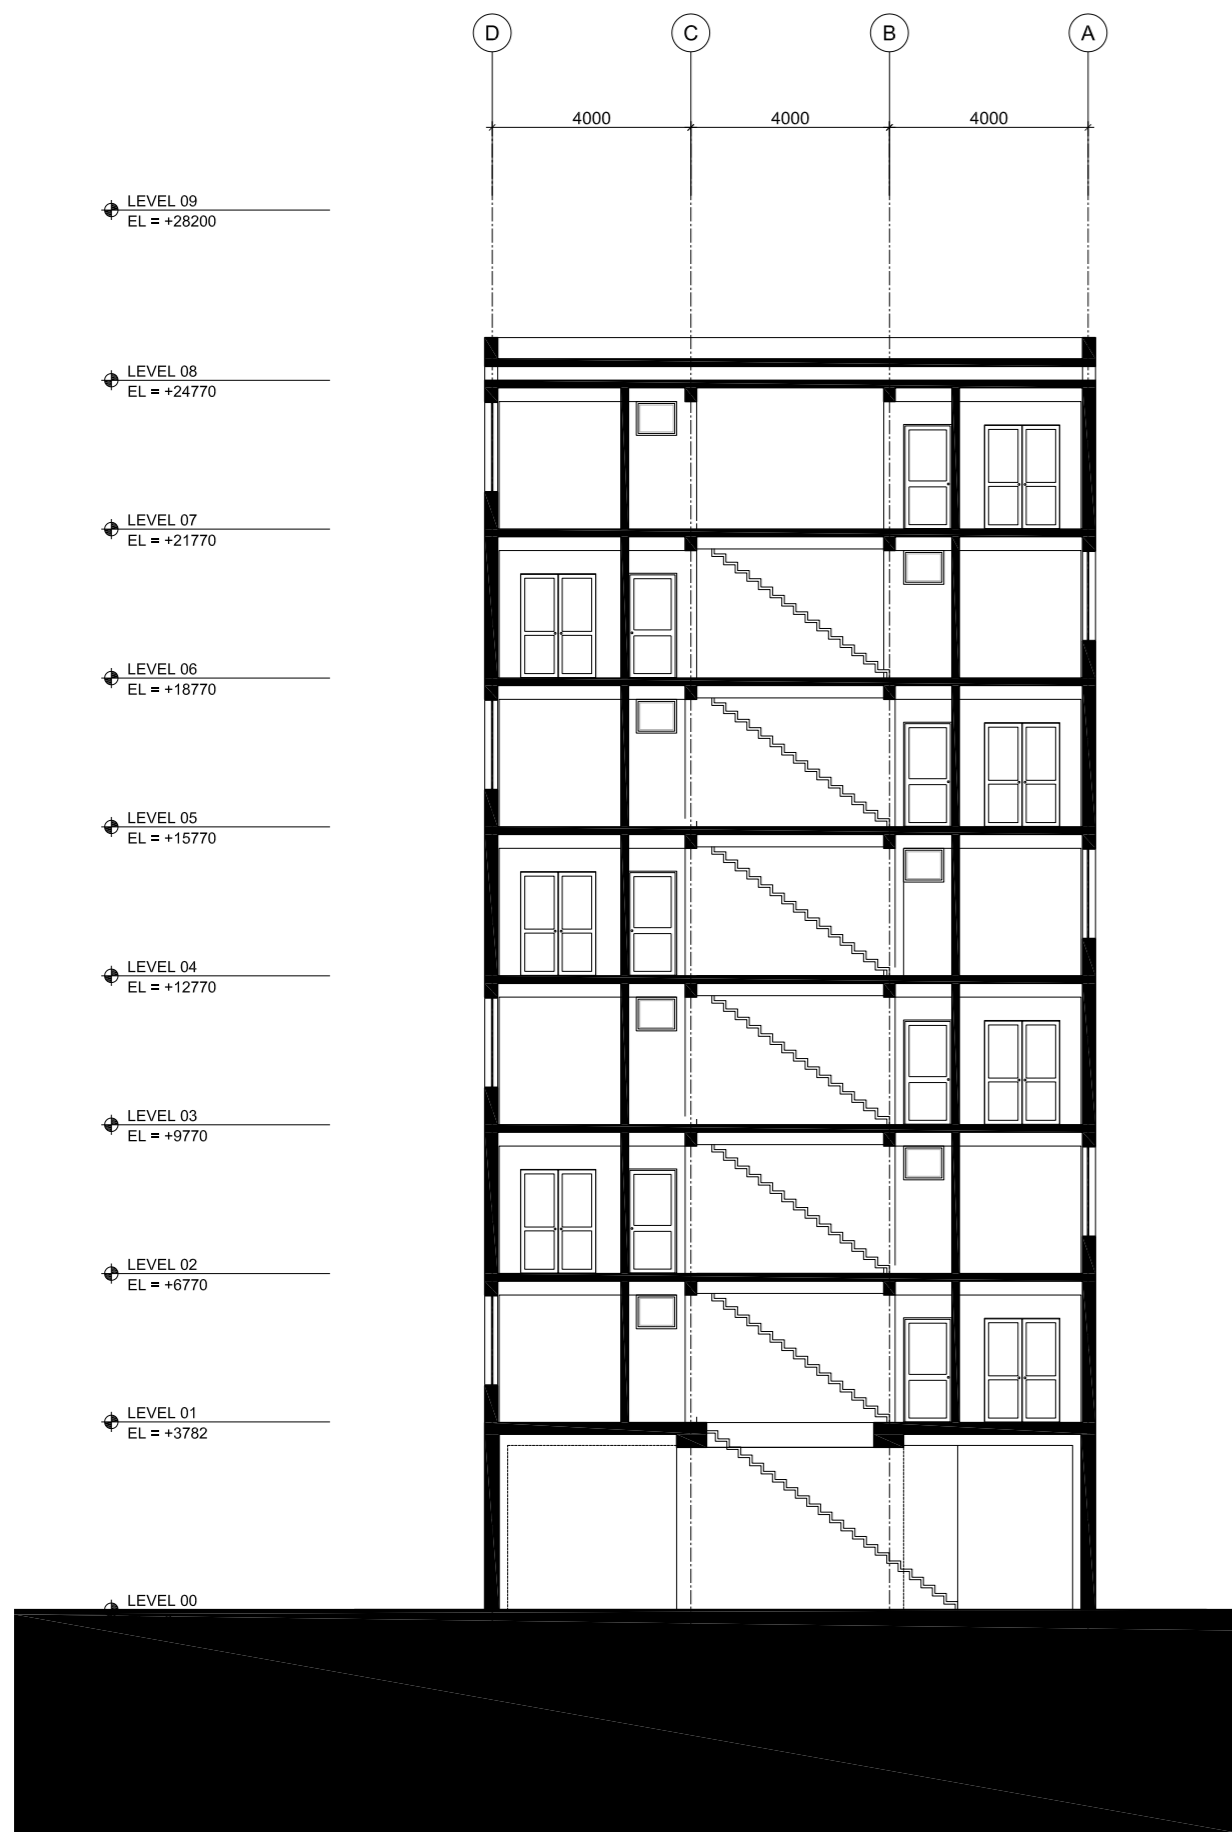

SECTION "AA"
SCALE 1/150

24