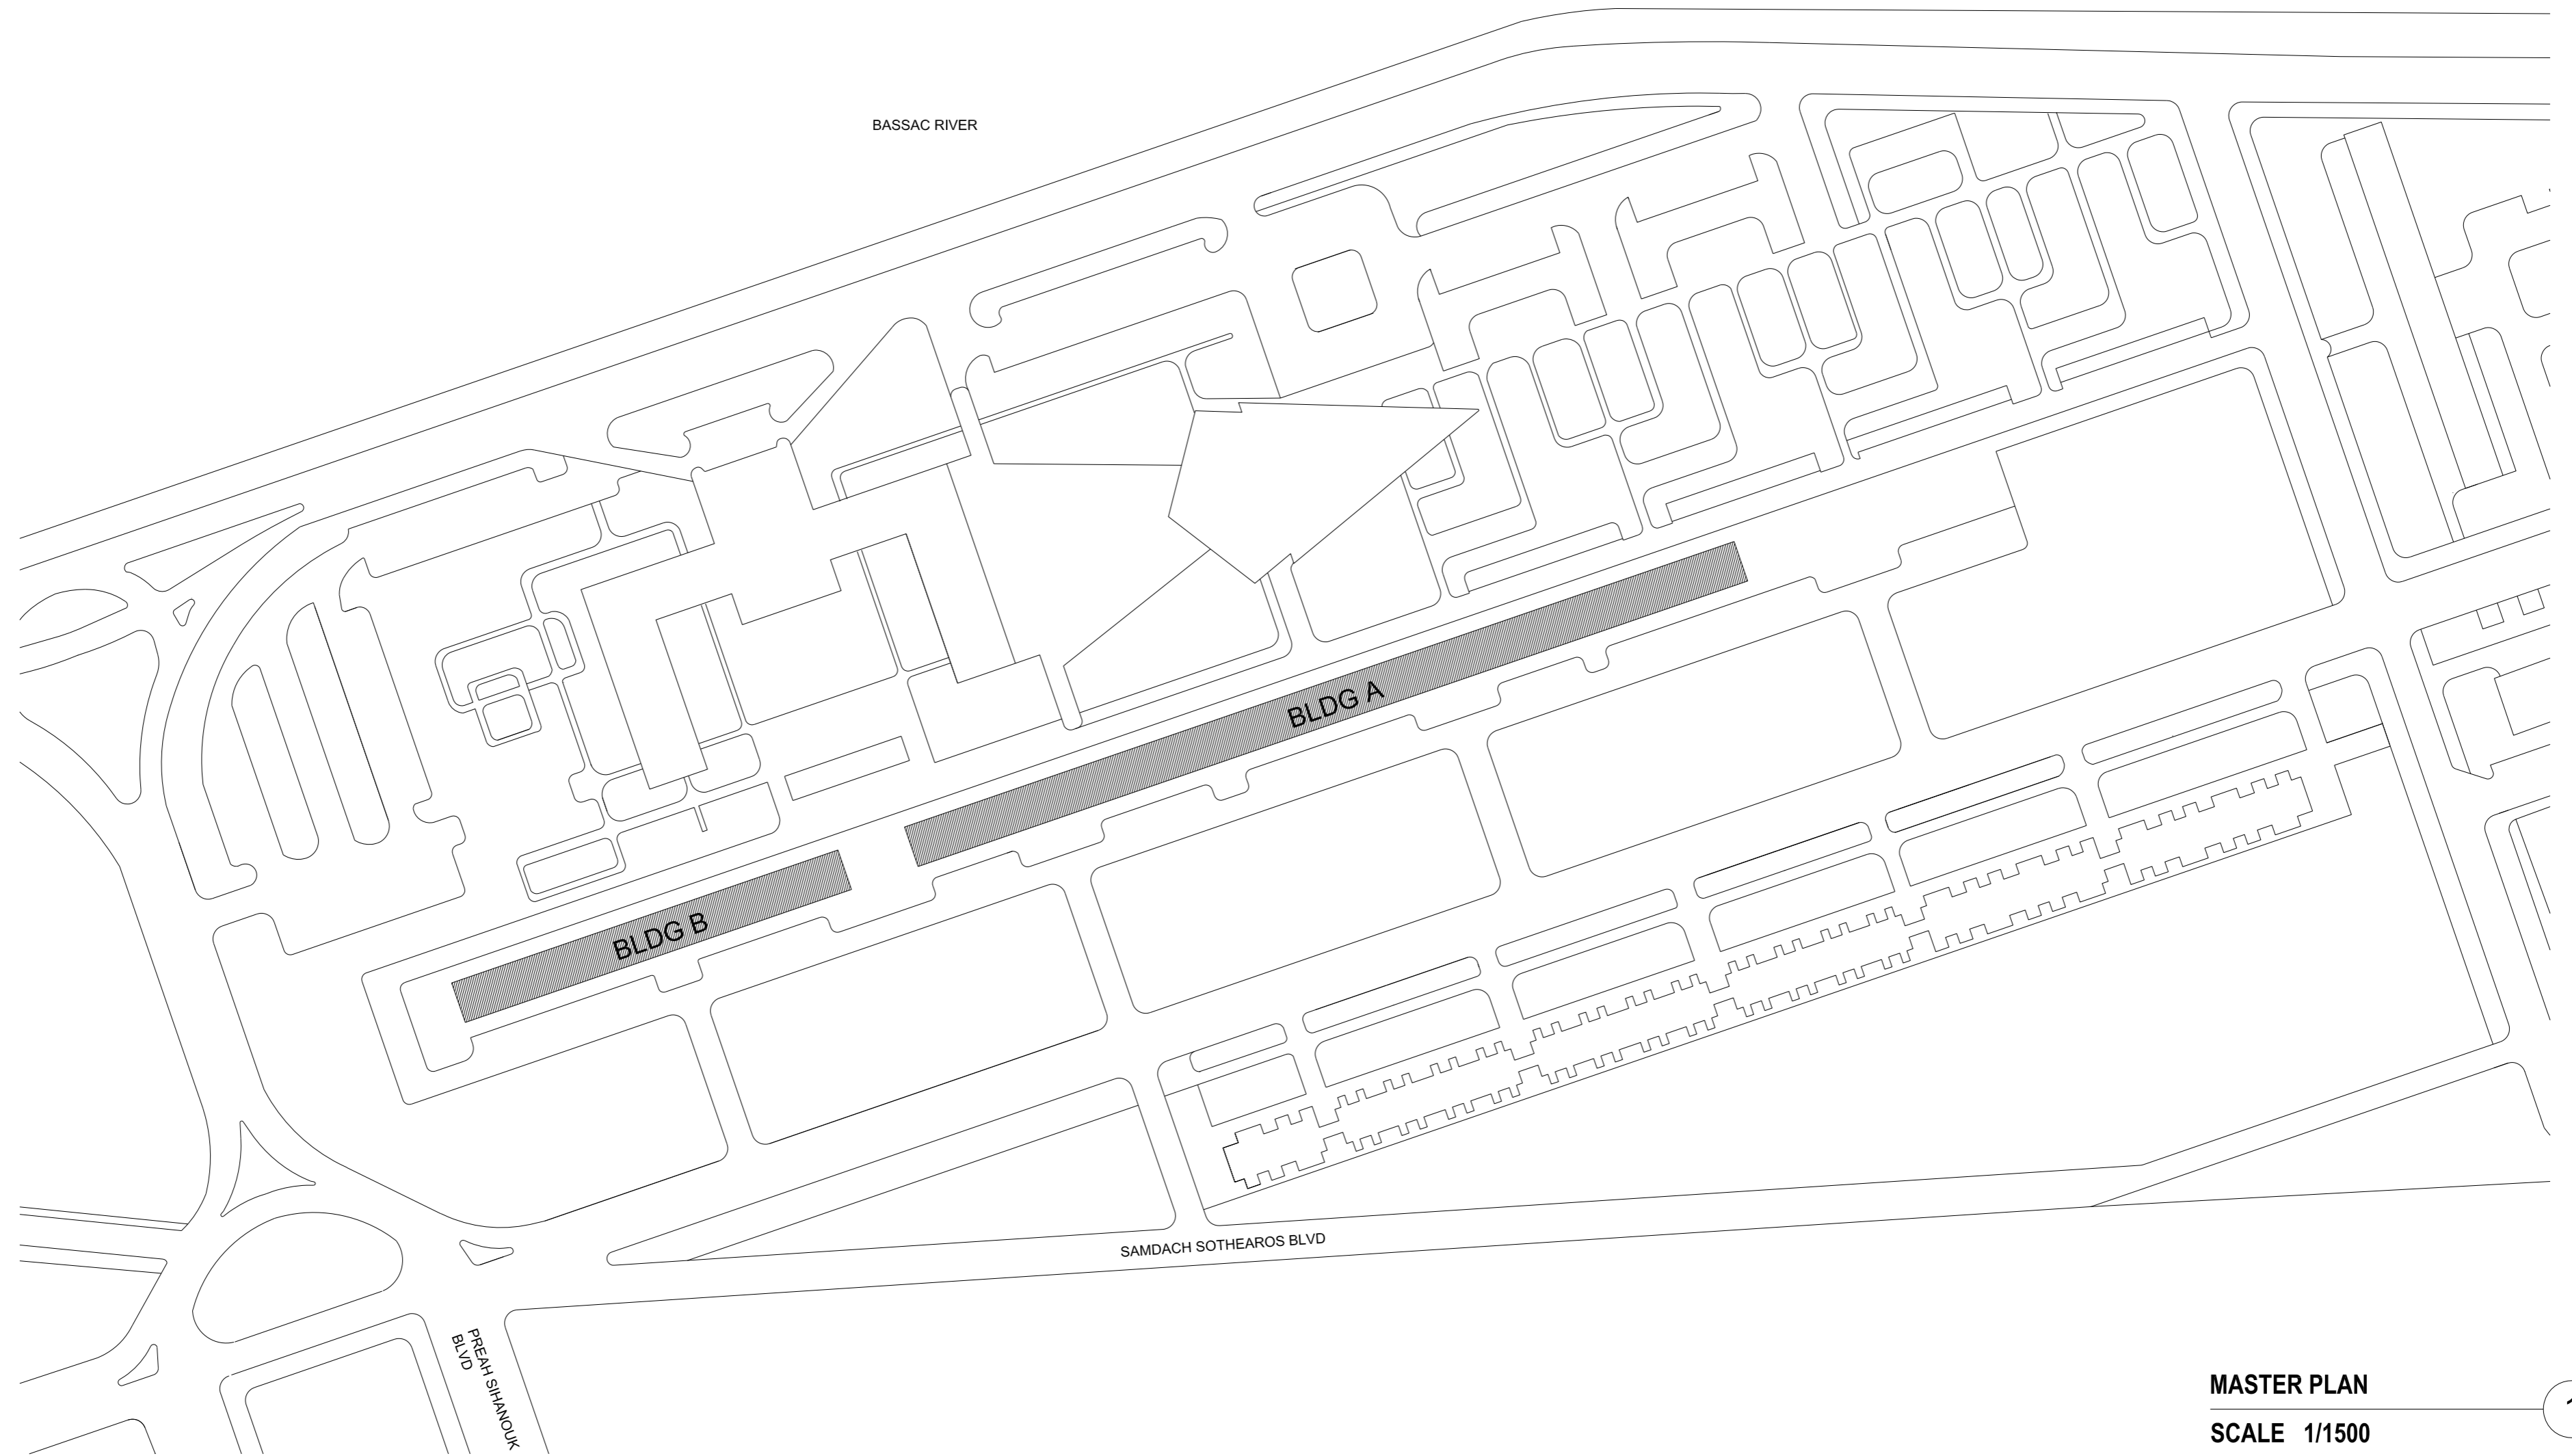

OLYMPIC VILLAGE APARTMENTS (GREY BUILDING)

MASTER PLAN
SCALE 1/1500

1

PLANS

SCALE 1/1500

OLYMPIC VILLAGE APARTMENTS (GREY BUILDING)

2010

© 2009-2015. ALL RIGHTS RESERVED.