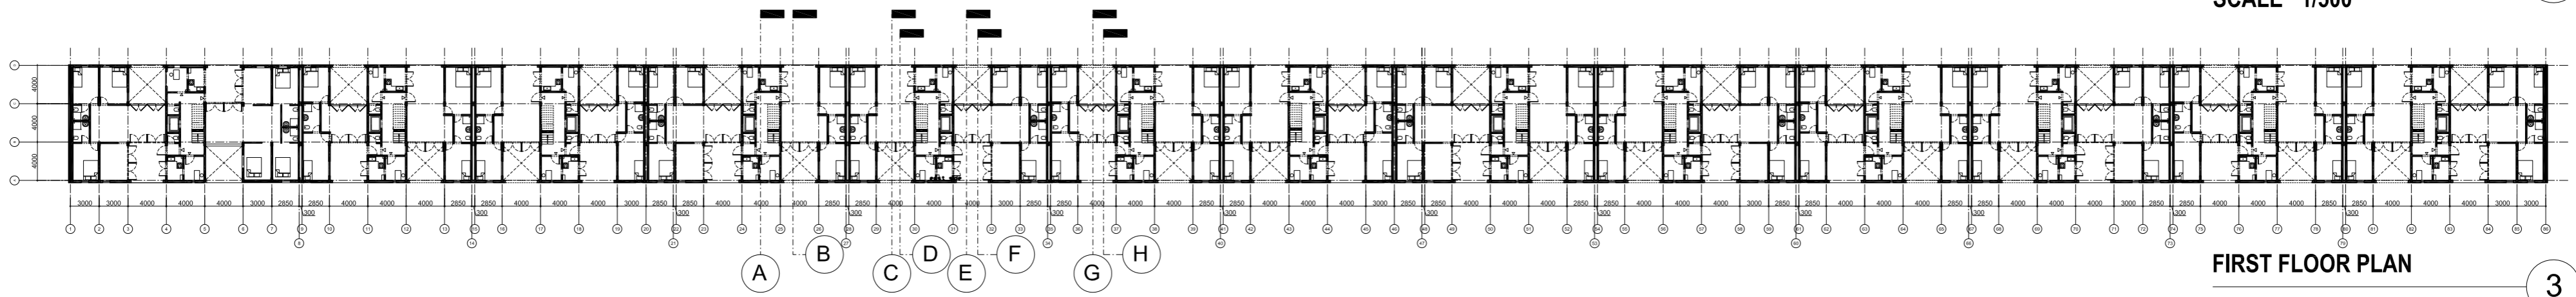

FIRST FLOOR PLAN
SCALE 1/500 3