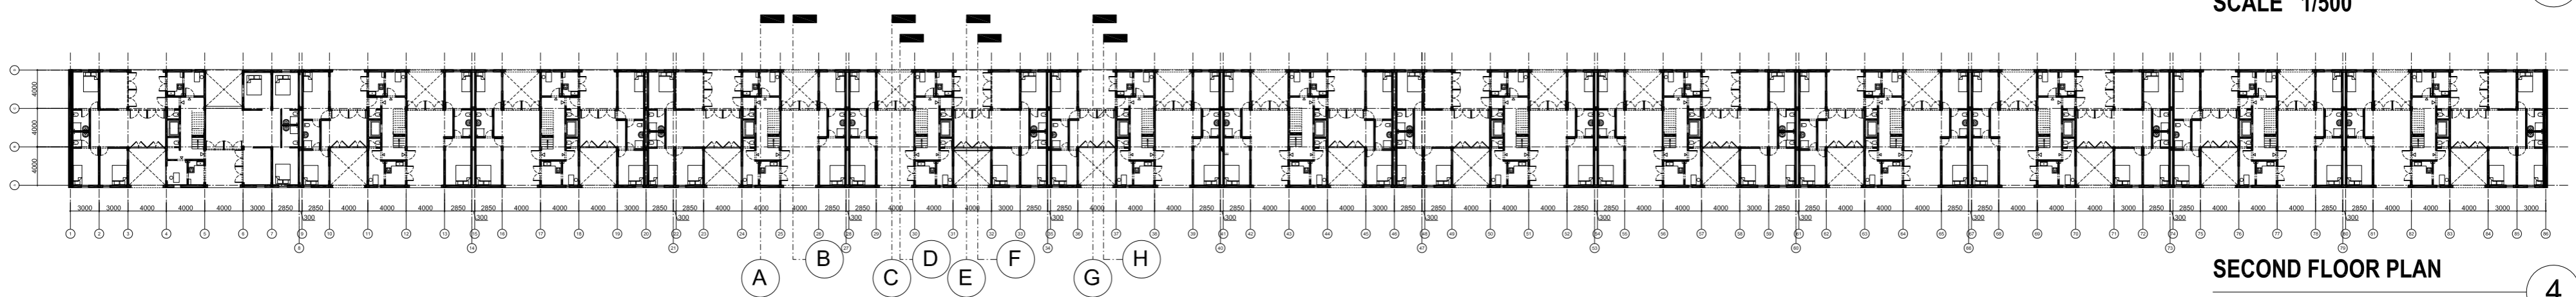

SECOND FLOOR PLAN
SCALE 1/500 4