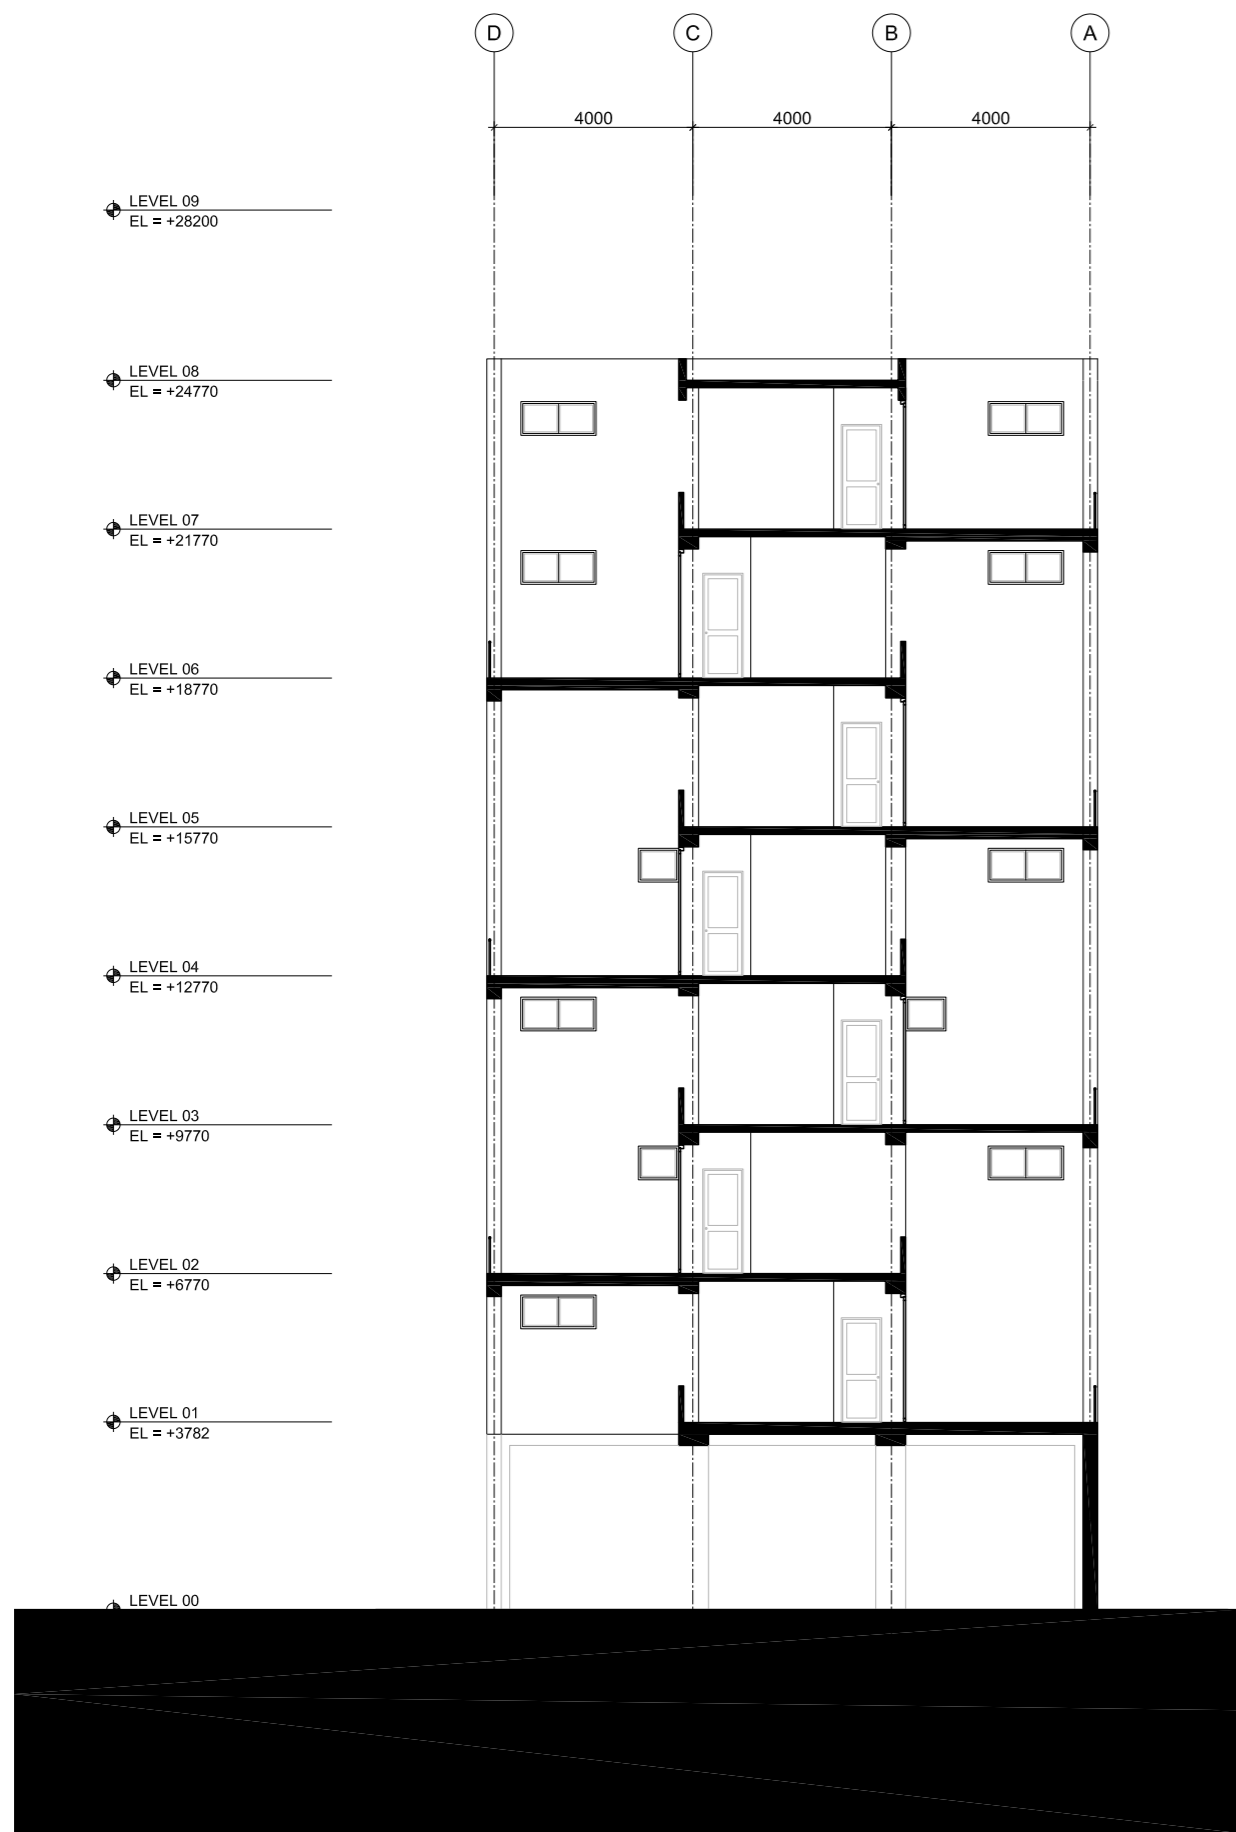

SECTION "DD"
SCALE 1/150

27