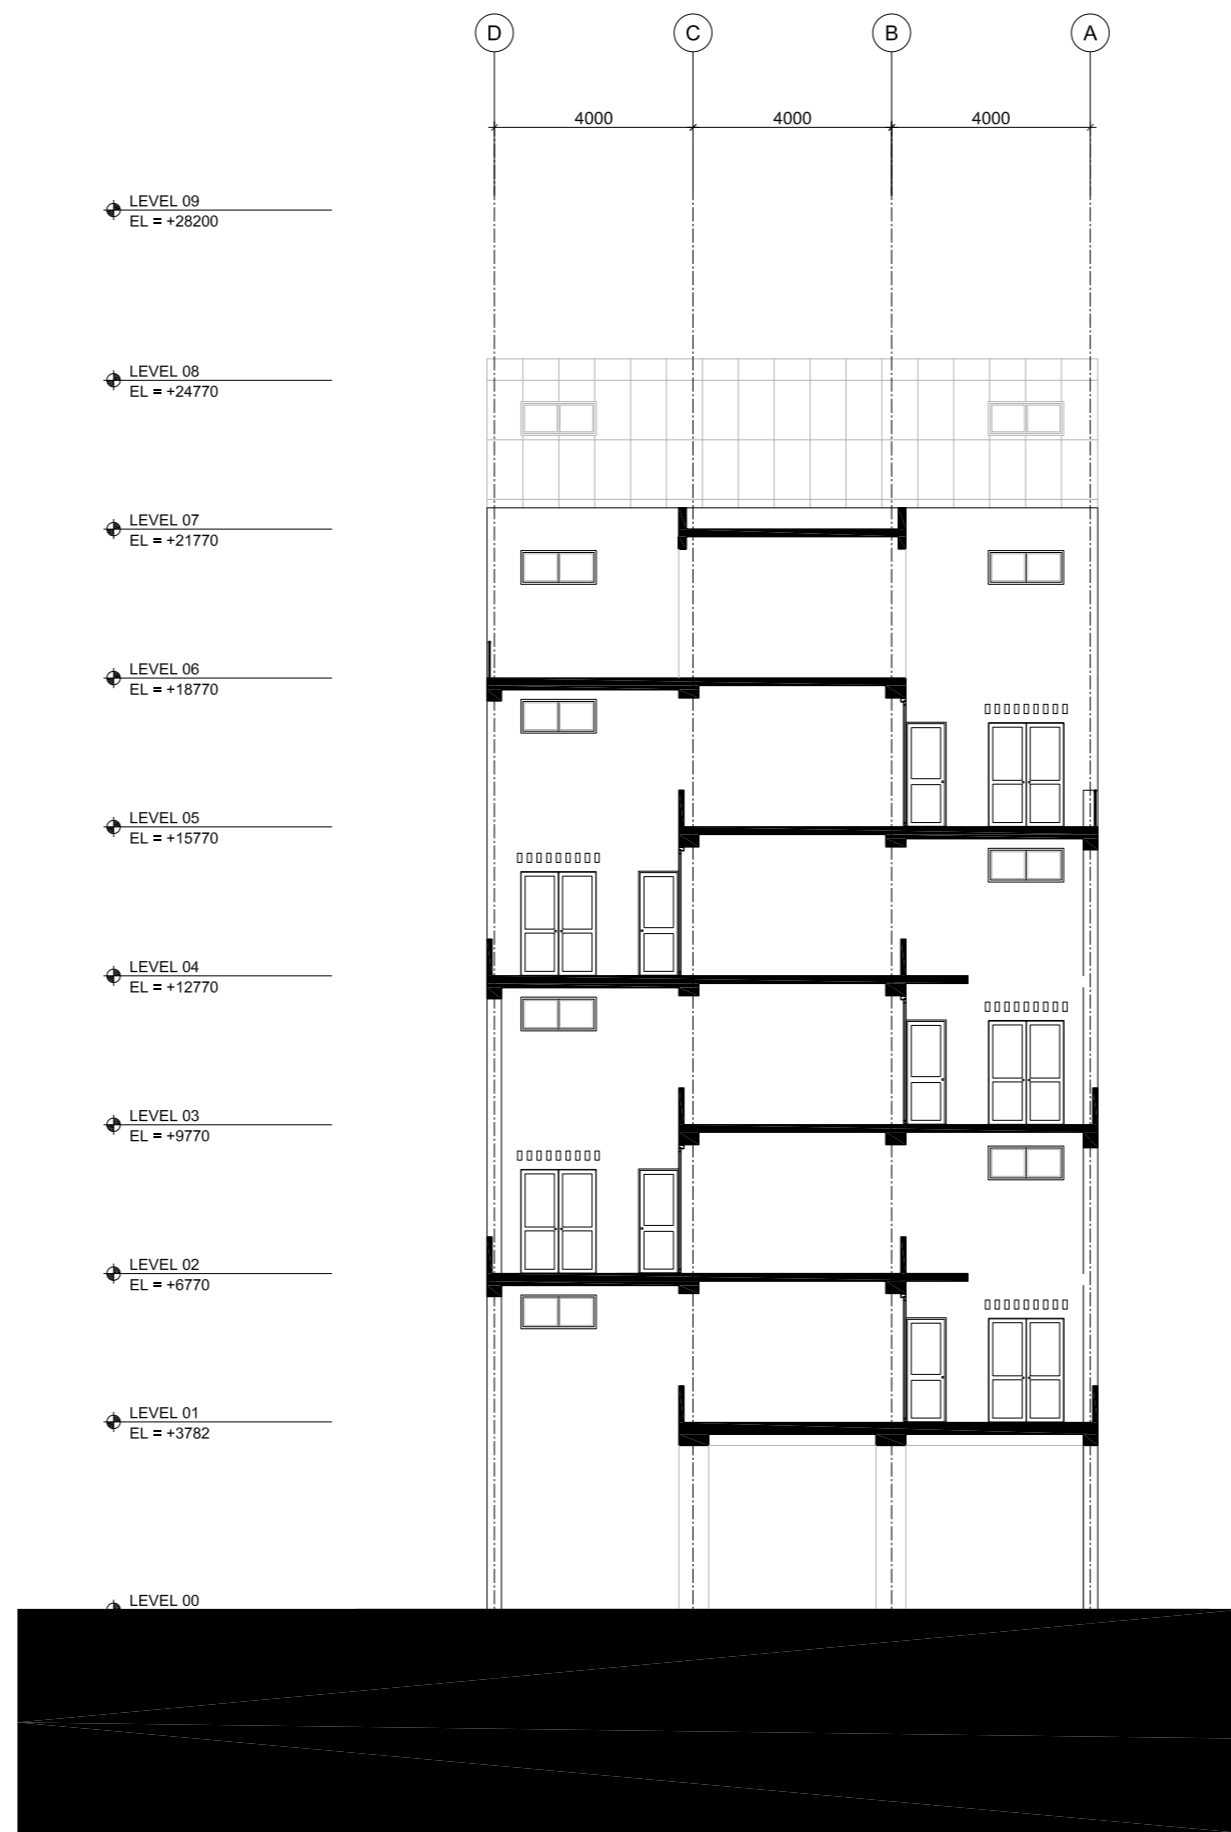

SECTION "EE"
SCALE 1/150

28