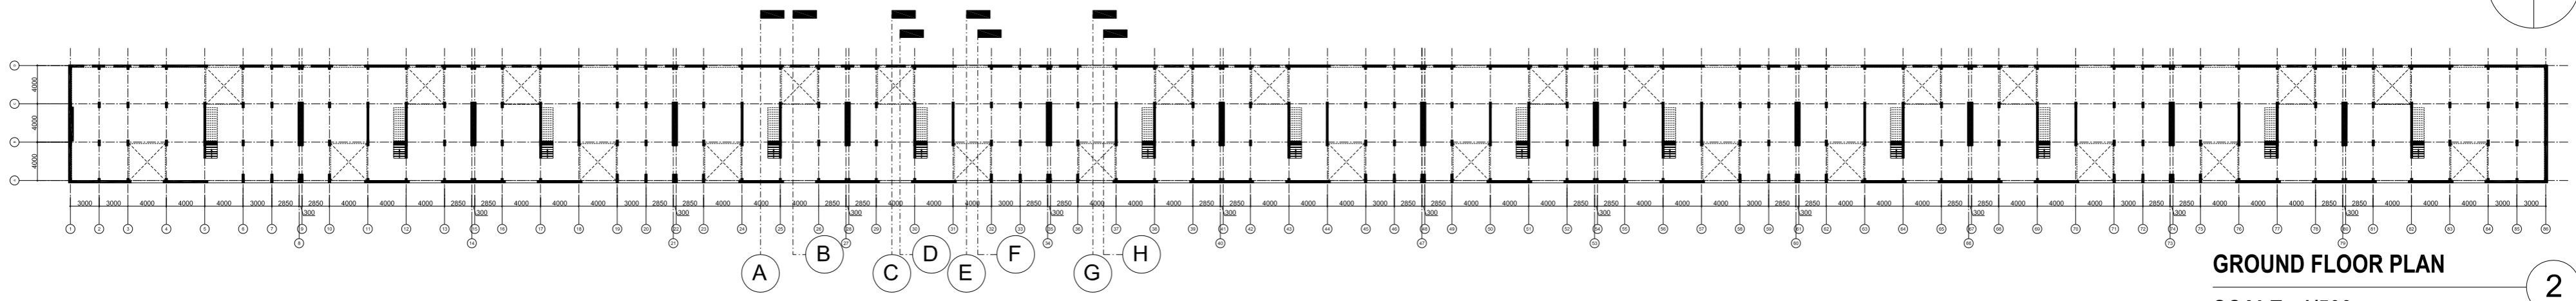

GROUND FLOOR PLAN
SCALE 1/500 2