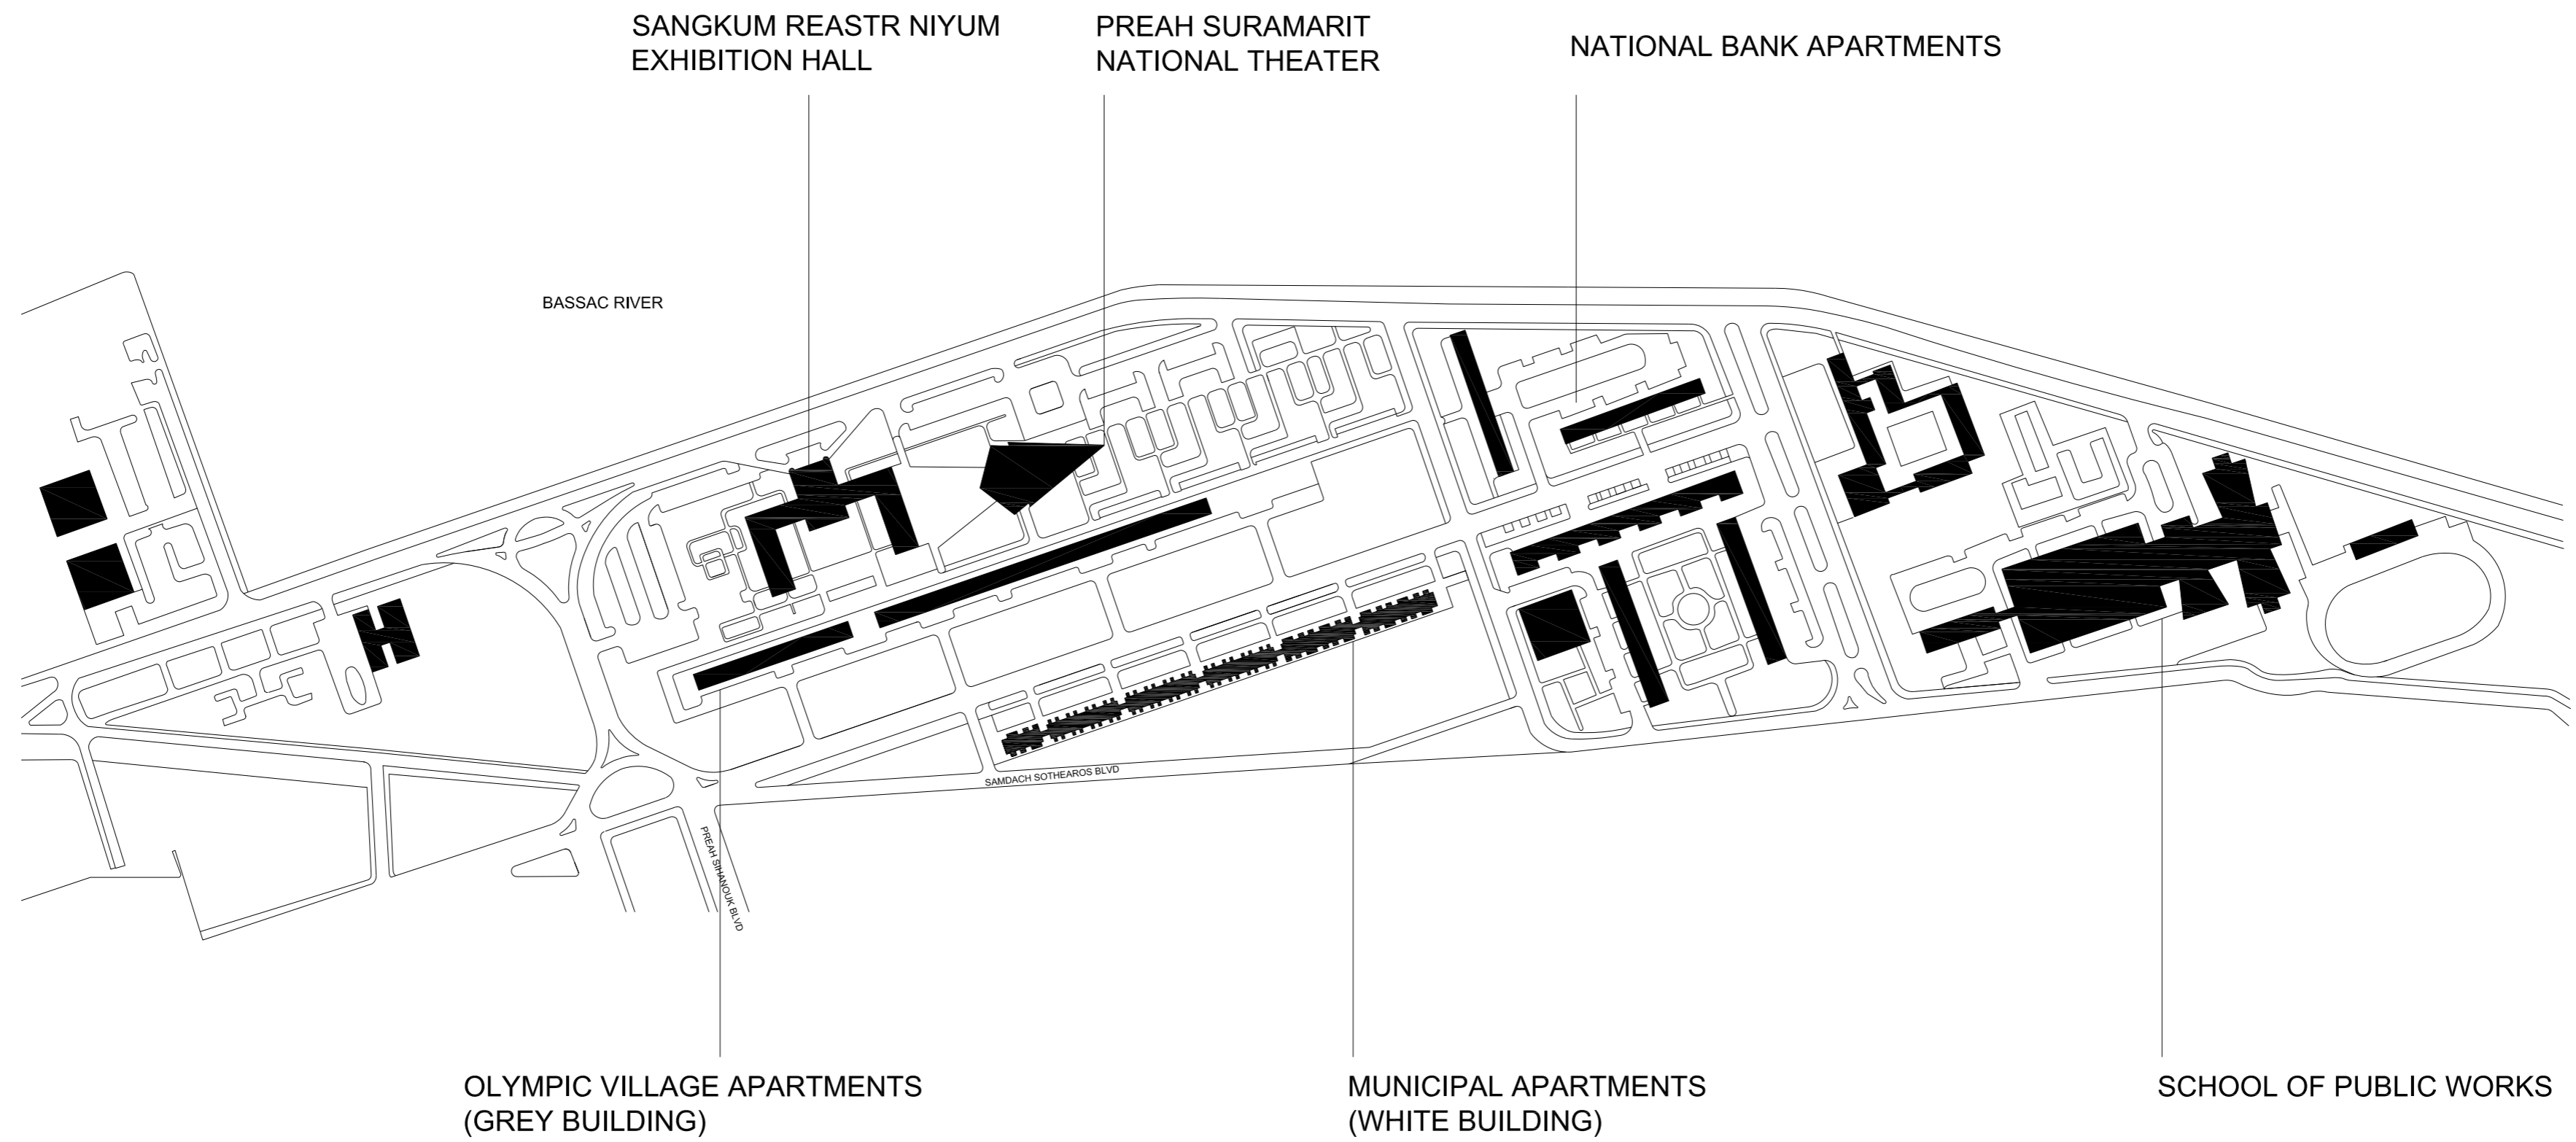

## BASSAC RIVER FRONT PROJECT

MASTER PLAN  
SCALE 1/4000

1

PLANS

SCALE 1/4000

BASSAC RIVER FRONT PROJECT

2010

© 2009-2015. ALL RIGHTS RESERVED.