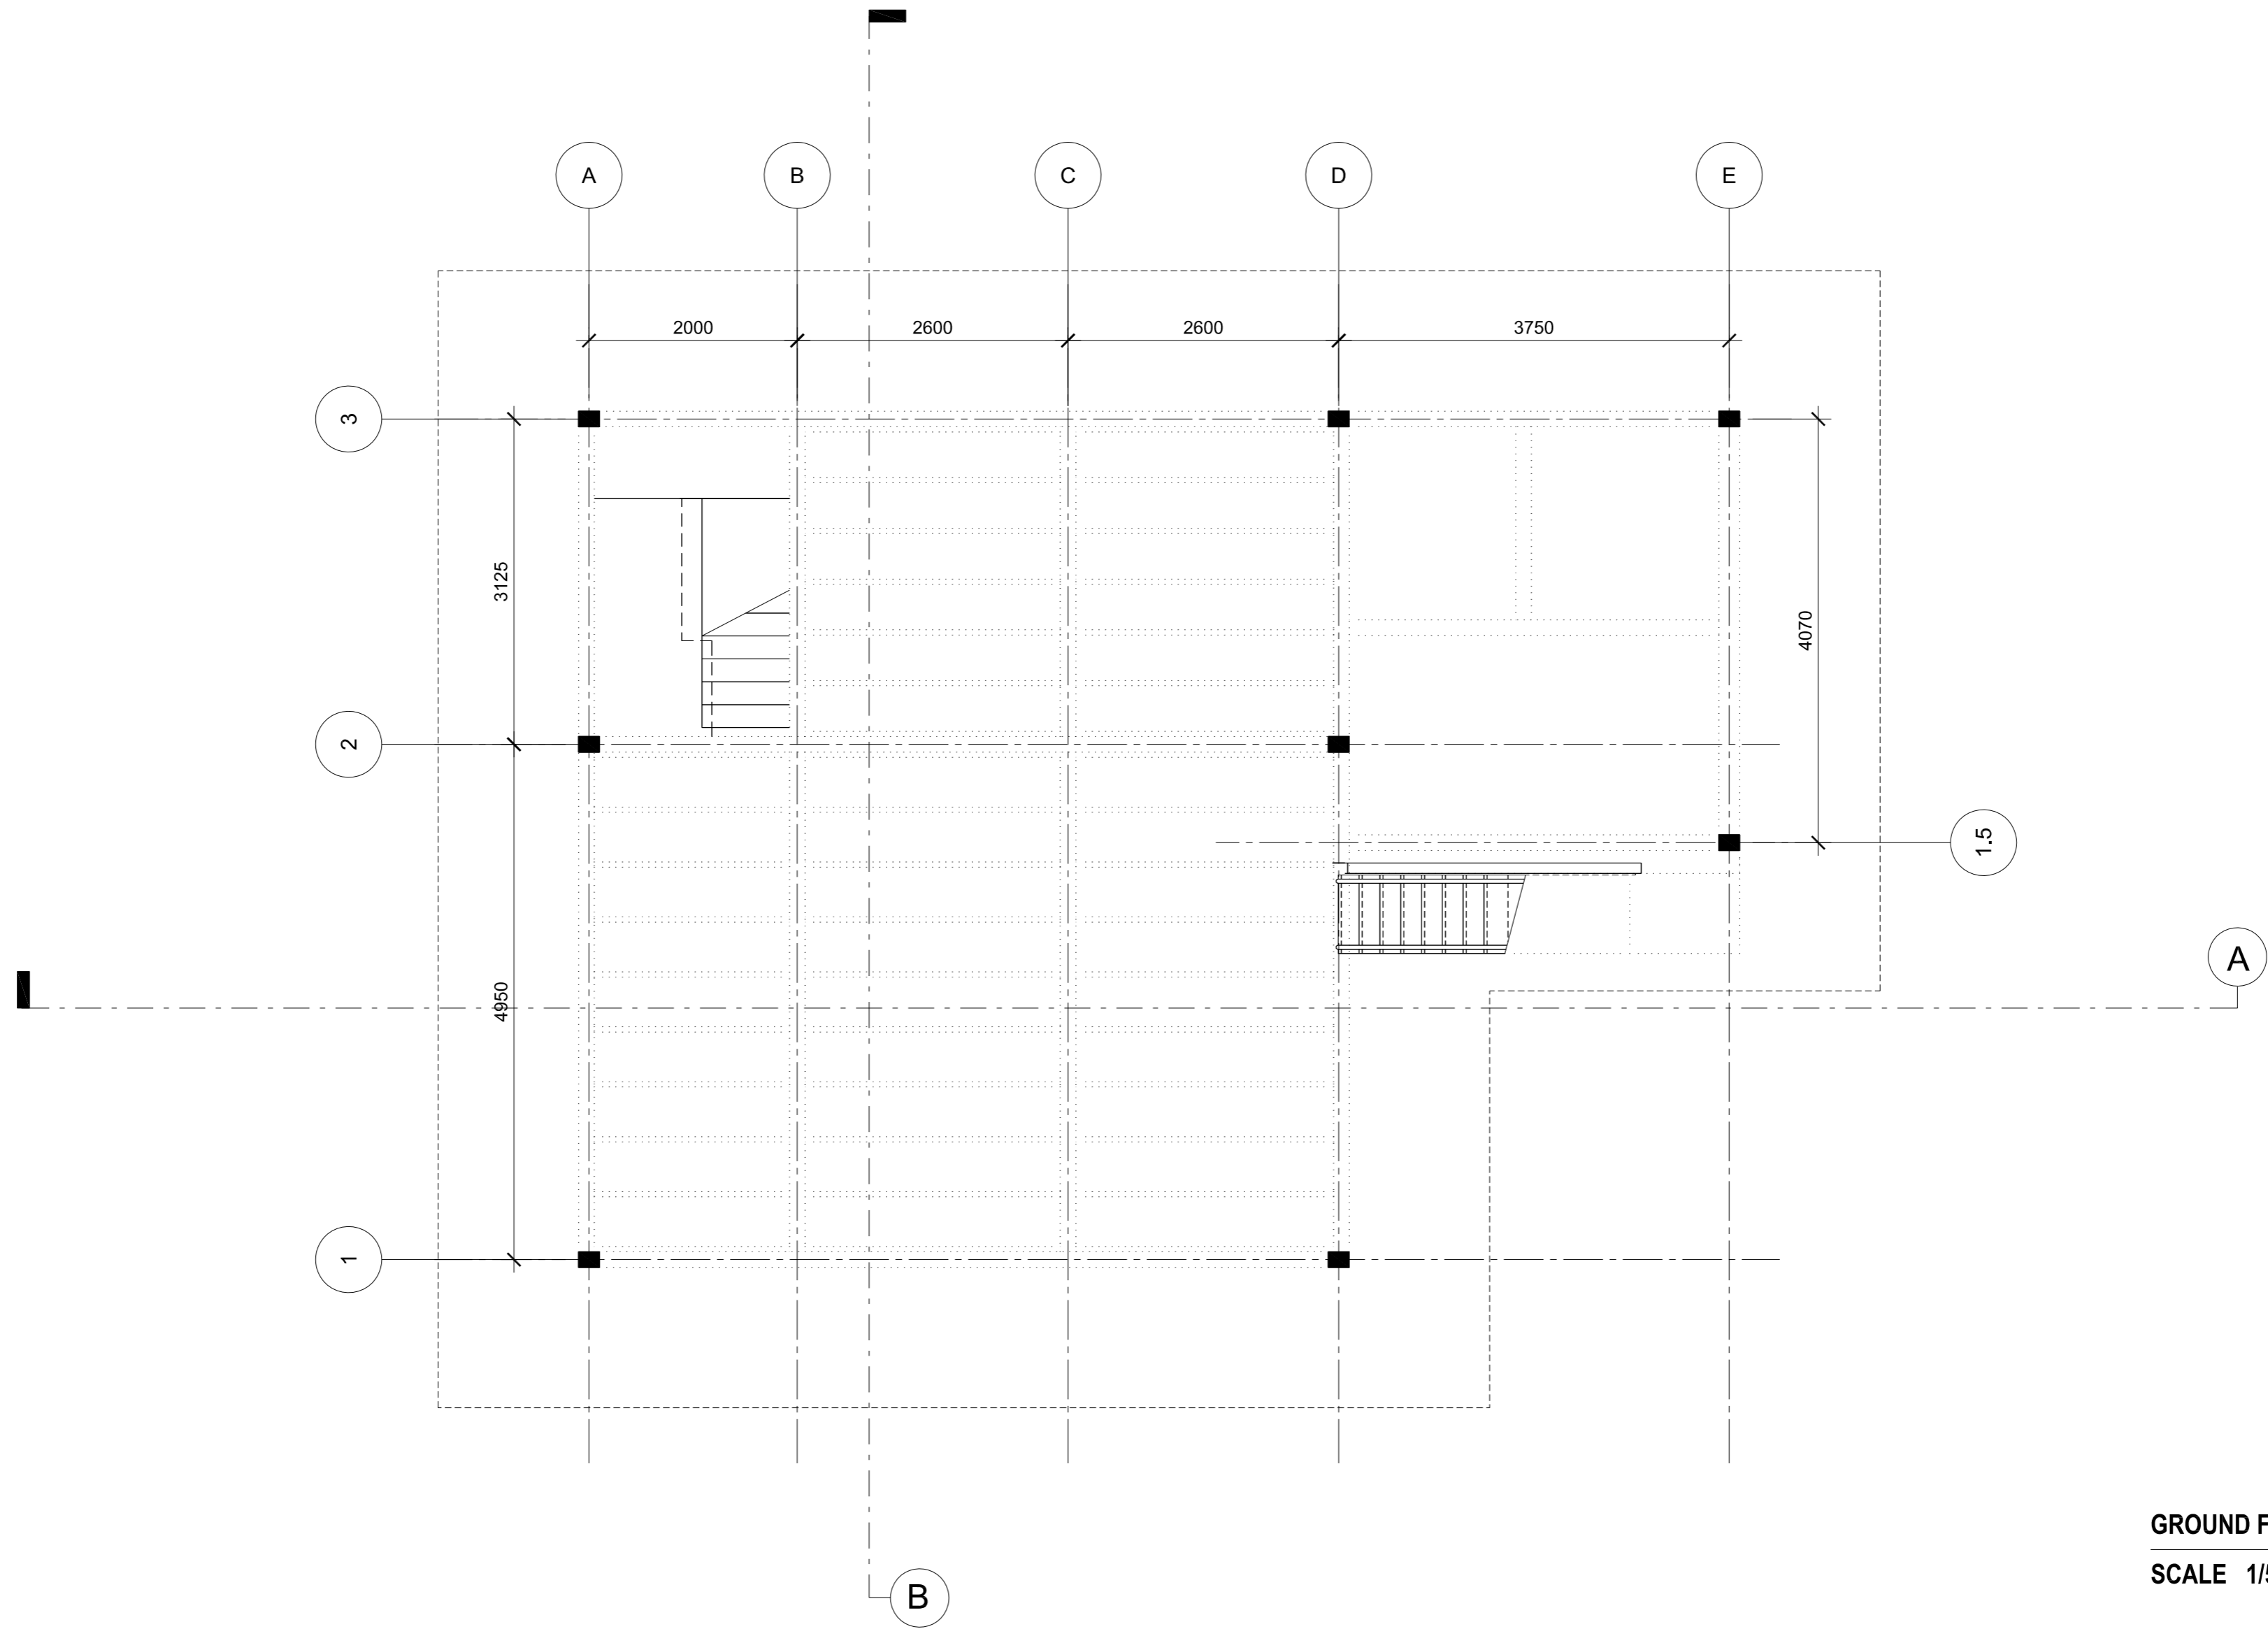

100 HOUSES

MASTER PLAN
SCALE 1/100

1

PLANS

SCALE 1/100

ONE HUNDRED HOUSES

2010

© 2009-2015. ALL RIGHTS RESERVED.

PHNOM PENH | INFO@VANMOLYVANNPROJECT.ORG | WWW.VANMOLYVANNPROJECT.ORG

GROUND FLOOR PLAN
SCALE 1/50

2

FIRST FLOOR PLAN
SCALE 1/50

3

ROOF PLAN
SCALE 1/50

NORTH ELEVATION
SCALE 1/50

5

EAST ELEVATION
SCALE 1/50

SOUTH ELEVATION
SCALE 1/50

WEST ELEVATION
SCALE 1/50

SECTION "AA"
SCALE 1/50

9

SECTIONS

SCALE 1/50

ONE HUNDRED HOUSES