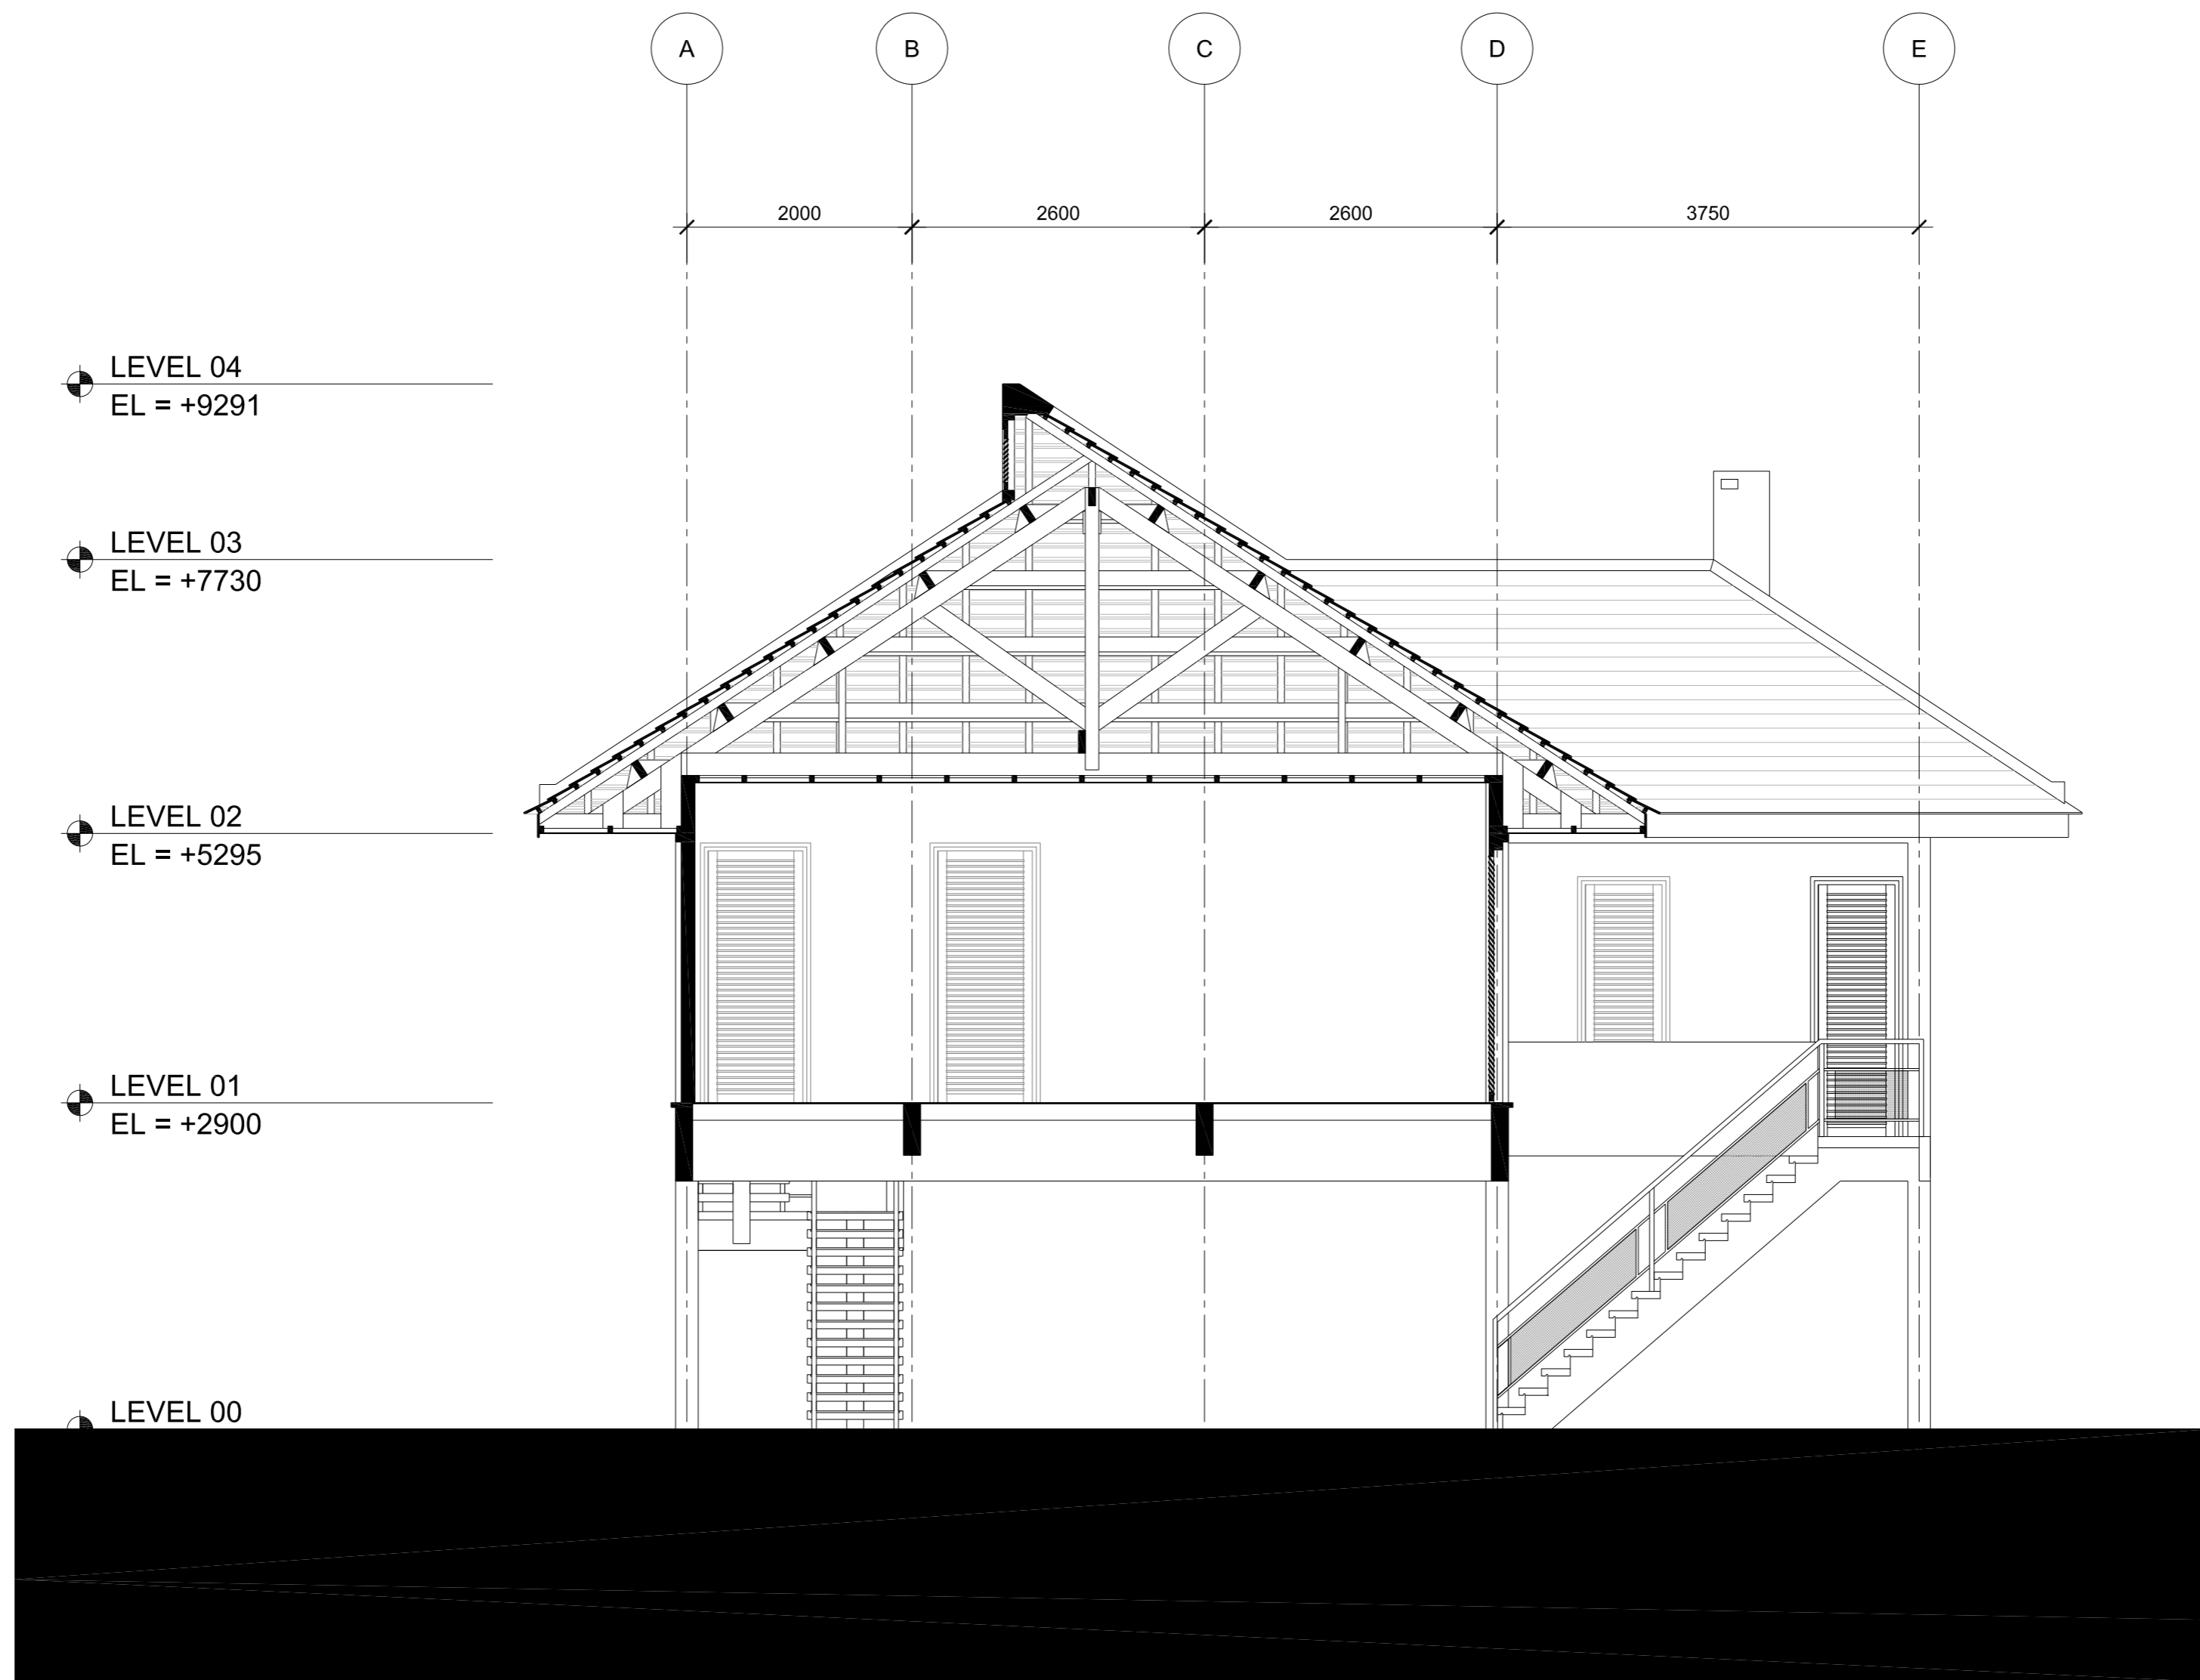

PHNOM PENH | INFO@VANMOLYVANNPROJECT.ORG | WWW.VANMOLYVANNPROJECT.ORG

GROUND FLOOR PLAN
SCALE 1/50

2

FIRST FLOOR PLAN
SCALE 1/50

3

ROOF PLAN
SCALE 1/50

NORTH ELEVATION
SCALE 1/50

5

EAST ELEVATION
SCALE 1/50

SOUTH ELEVATION
SCALE 1/50

WEST ELEVATION
SCALE 1/50

SECTION "AA"
SCALE 1/50

9

SECTIONS

SCALE 1/50

ONE HUNDRED HOUSES