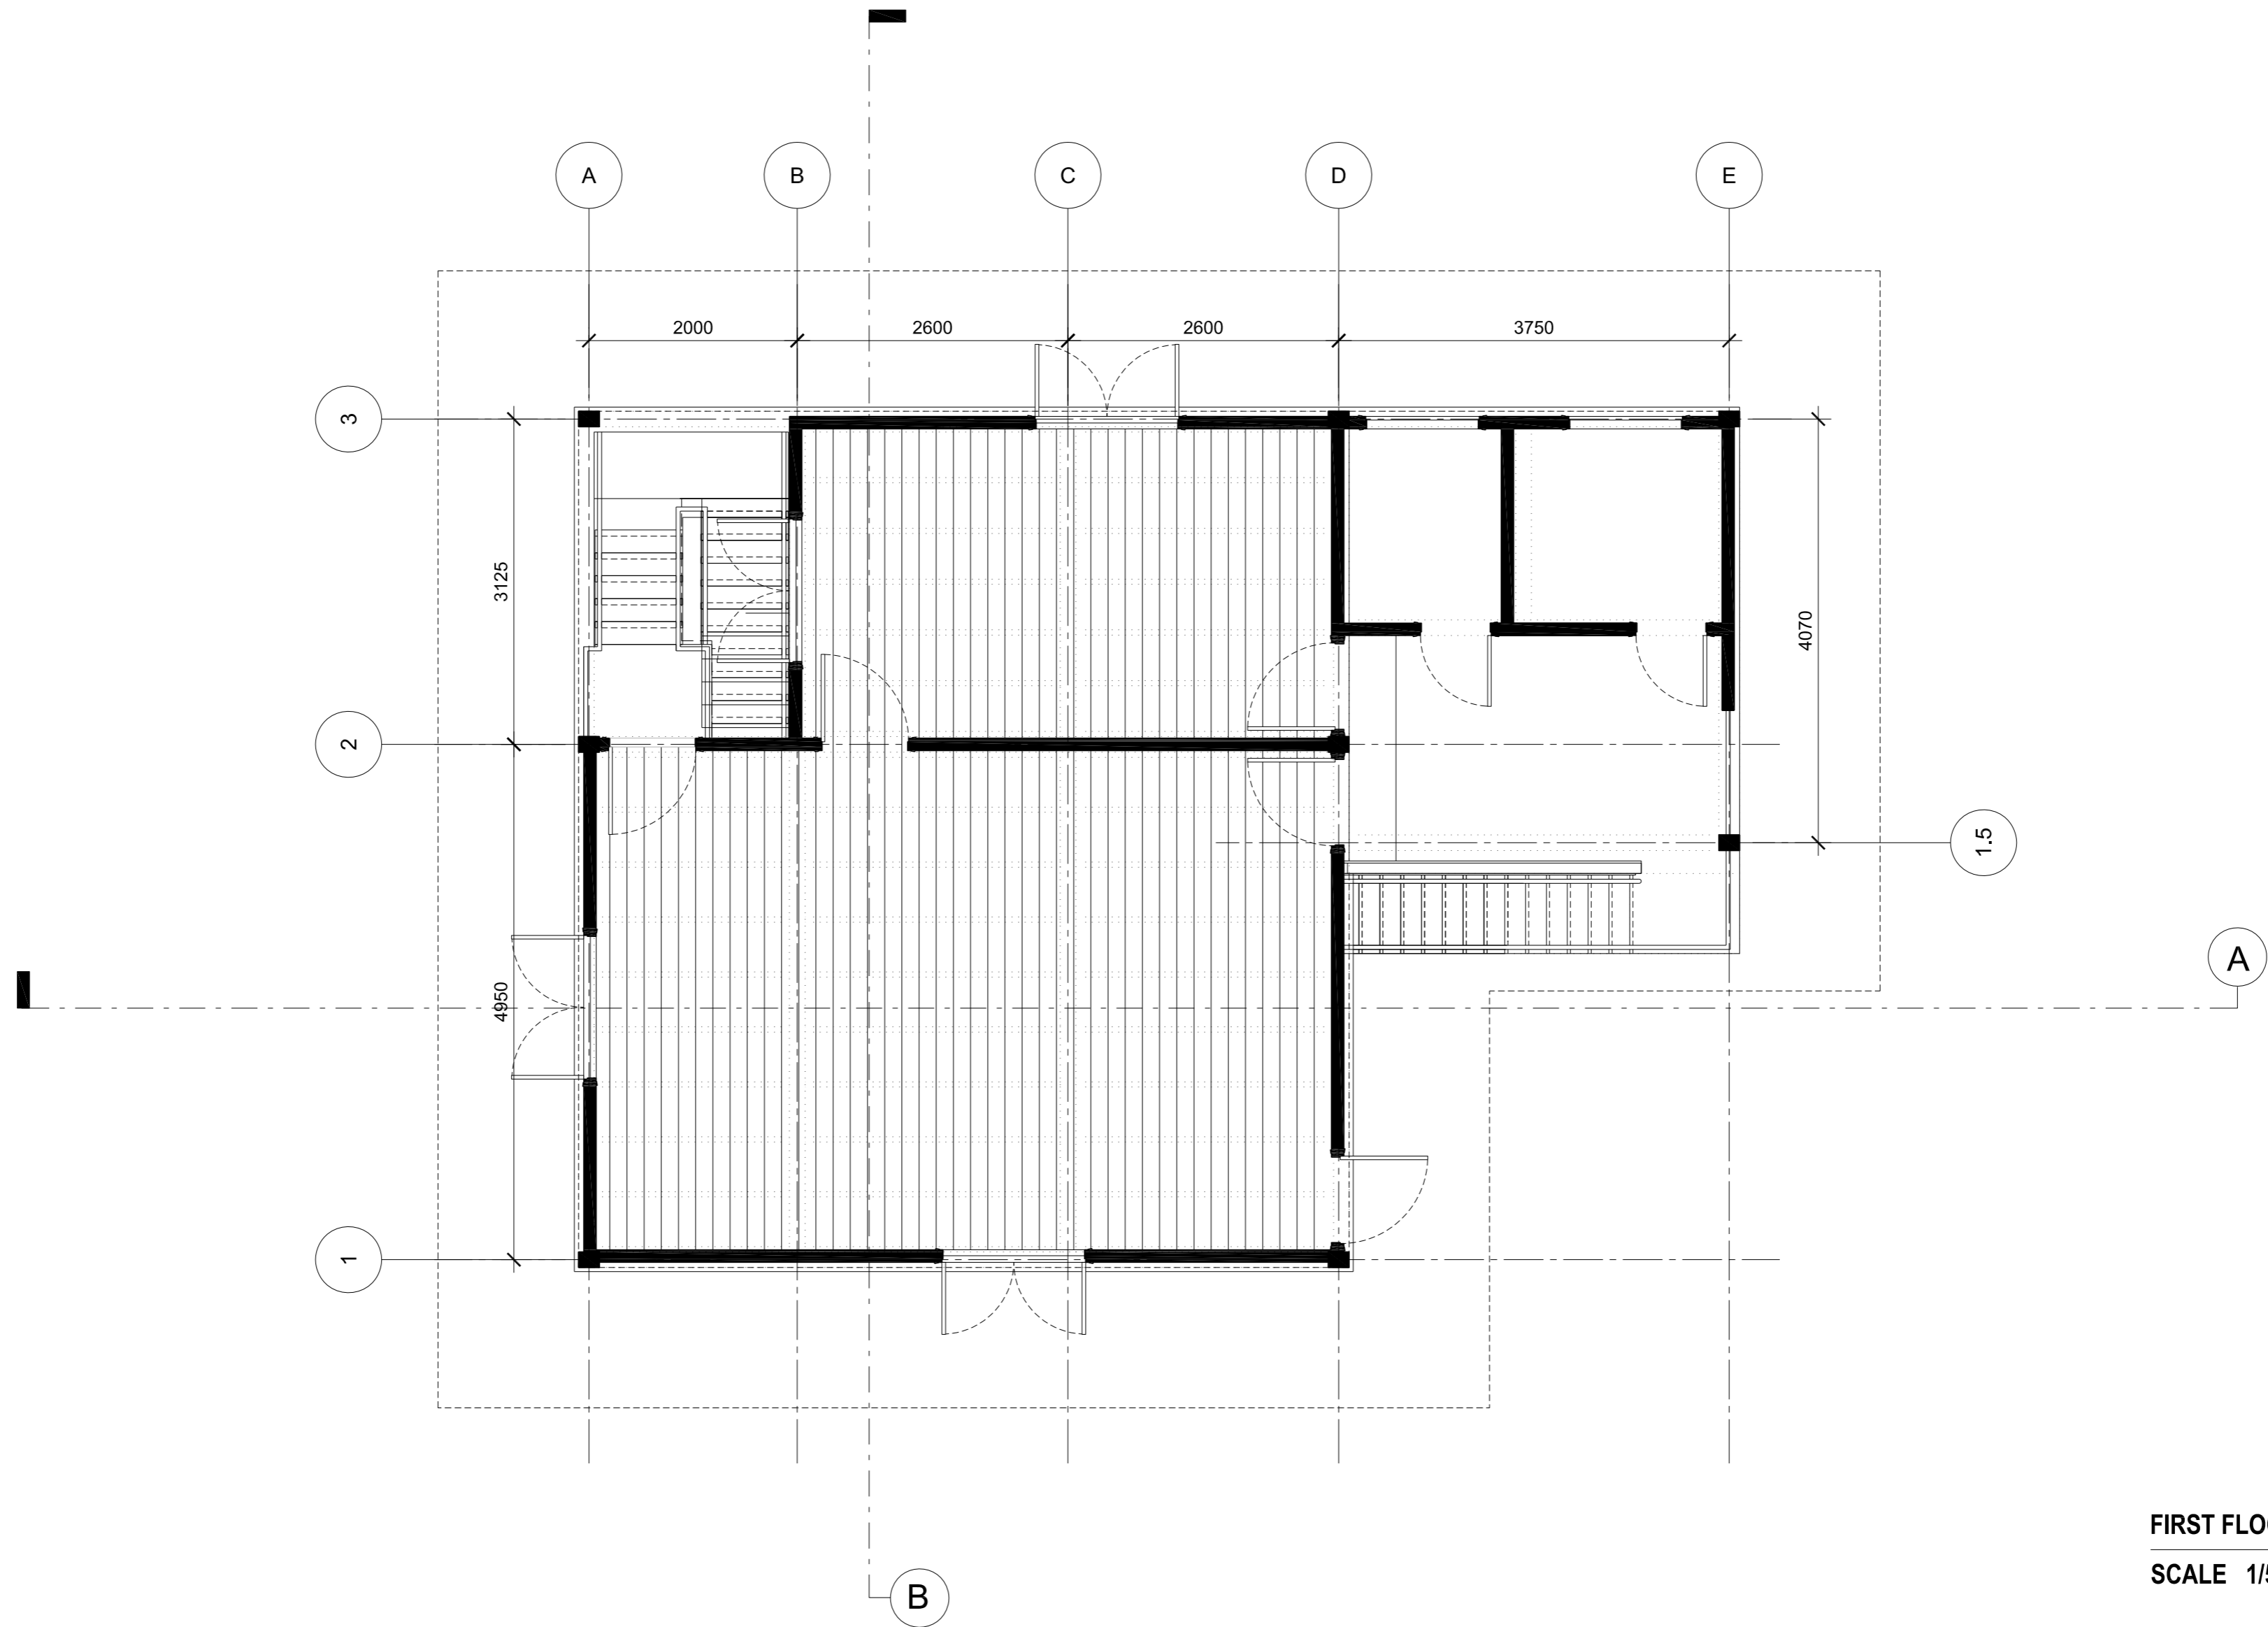

100 HOUSES

MASTER PLAN
SCALE 1/100

1

PLANS

SCALE 1/100

ONE HUNDRED HOUSES

2010

© 2009-2015. ALL RIGHTS RESERVED.

PHNOM PENH | INFO@VANMOLYVANNPROJECT.ORG | WWW.VANMOLYVANNPROJECT.ORG

GROUND FLOOR PLAN
SCALE 1/50

2

FIRST FLOOR PLAN
SCALE 1/50

3

ROOF PLAN
SCALE 1/50

NORTH ELEVATION
SCALE 1/50

5

EAST ELEVATION
SCALE 1/50

SOUTH ELEVATION
SCALE 1/50

WEST ELEVATION
SCALE 1/50

SECTION "AA"
SCALE 1/50

9

SECTIONS

SCALE 1/50

ONE HUNDRED HOUSES