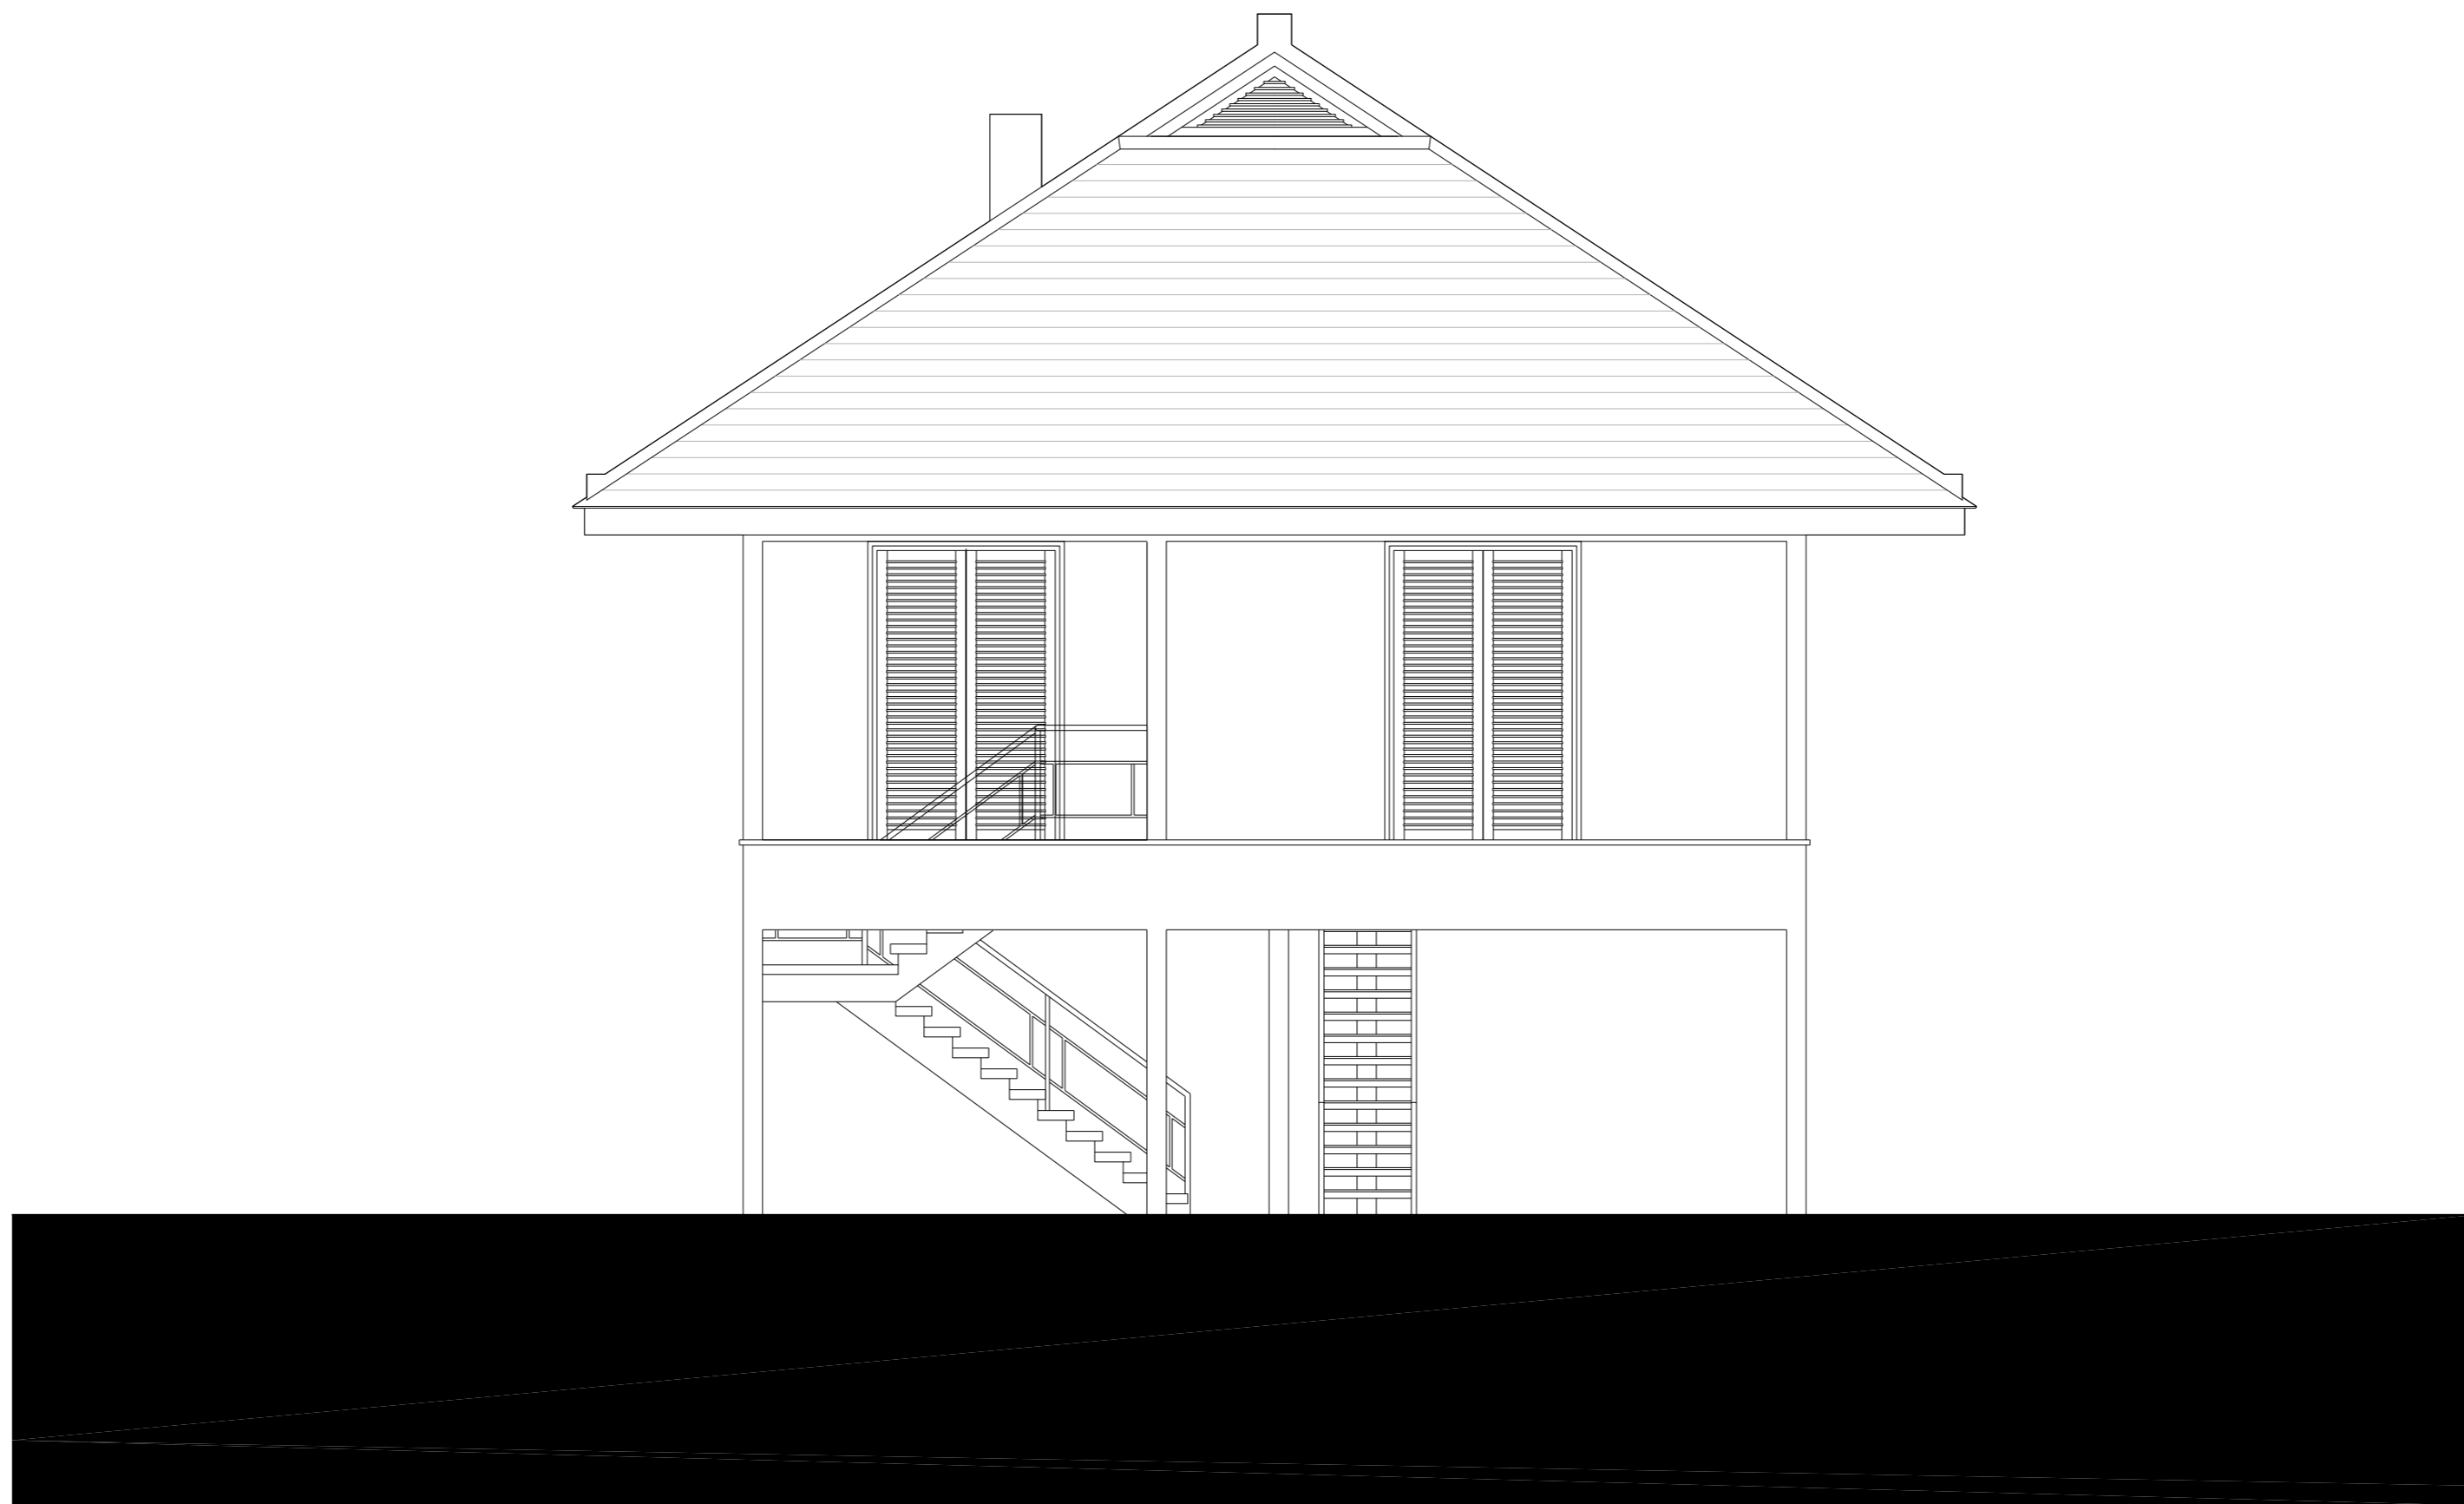

PHNOM PENH | INFO@VANMOLYVANNPROJECT.ORG | WWW.VANMOLYVANNPROJECT.ORG

GROUND FLOOR PLAN
SCALE 1/50

2

FIRST FLOOR PLAN
SCALE 1/50

3

ROOF PLAN
SCALE 1/50

NORTH ELEVATION
SCALE 1/50

5

EAST ELEVATION
SCALE 1/50

SOUTH ELEVATION
SCALE 1/50

WEST ELEVATION
SCALE 1/50

SECTION "AA"
SCALE 1/50

9

SECTIONS

SCALE 1/50

ONE HUNDRED HOUSES